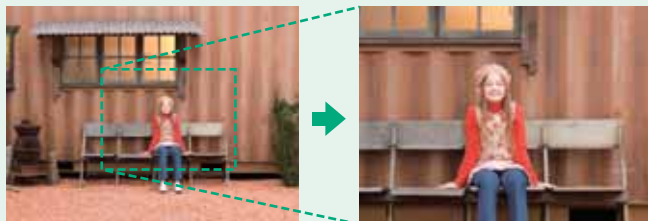

9.0-Megapixel Image Quality

The exceptional image quality of Fujifilm's high-performance 9.0-megapixel Super CCD HR image sensor produces sharper, more brilliant, higher resolution pictures, suitable for big-screen display or printing at enlarged sizes.

Real Photo Technology for Beautiful Photos

Fujifilm's RP (Real Photo) Processor complements the performance of the unique 9.0-megapixel Super CCD HR to deliver crisp, sharp images with minimal noise. The FinePix A900 also features Intelligent Flash Technology, ensuring attractive, natural-looking pictures without the washed-out look of conventional flash photos.

Quality Enhanced by Cropping

With 9.0-megapixel image quality, photos taken with the FinePix A900 can be cropped and enlarged for added visual impact, creating impressive images that maintain all the vivid color and detail of the scene.